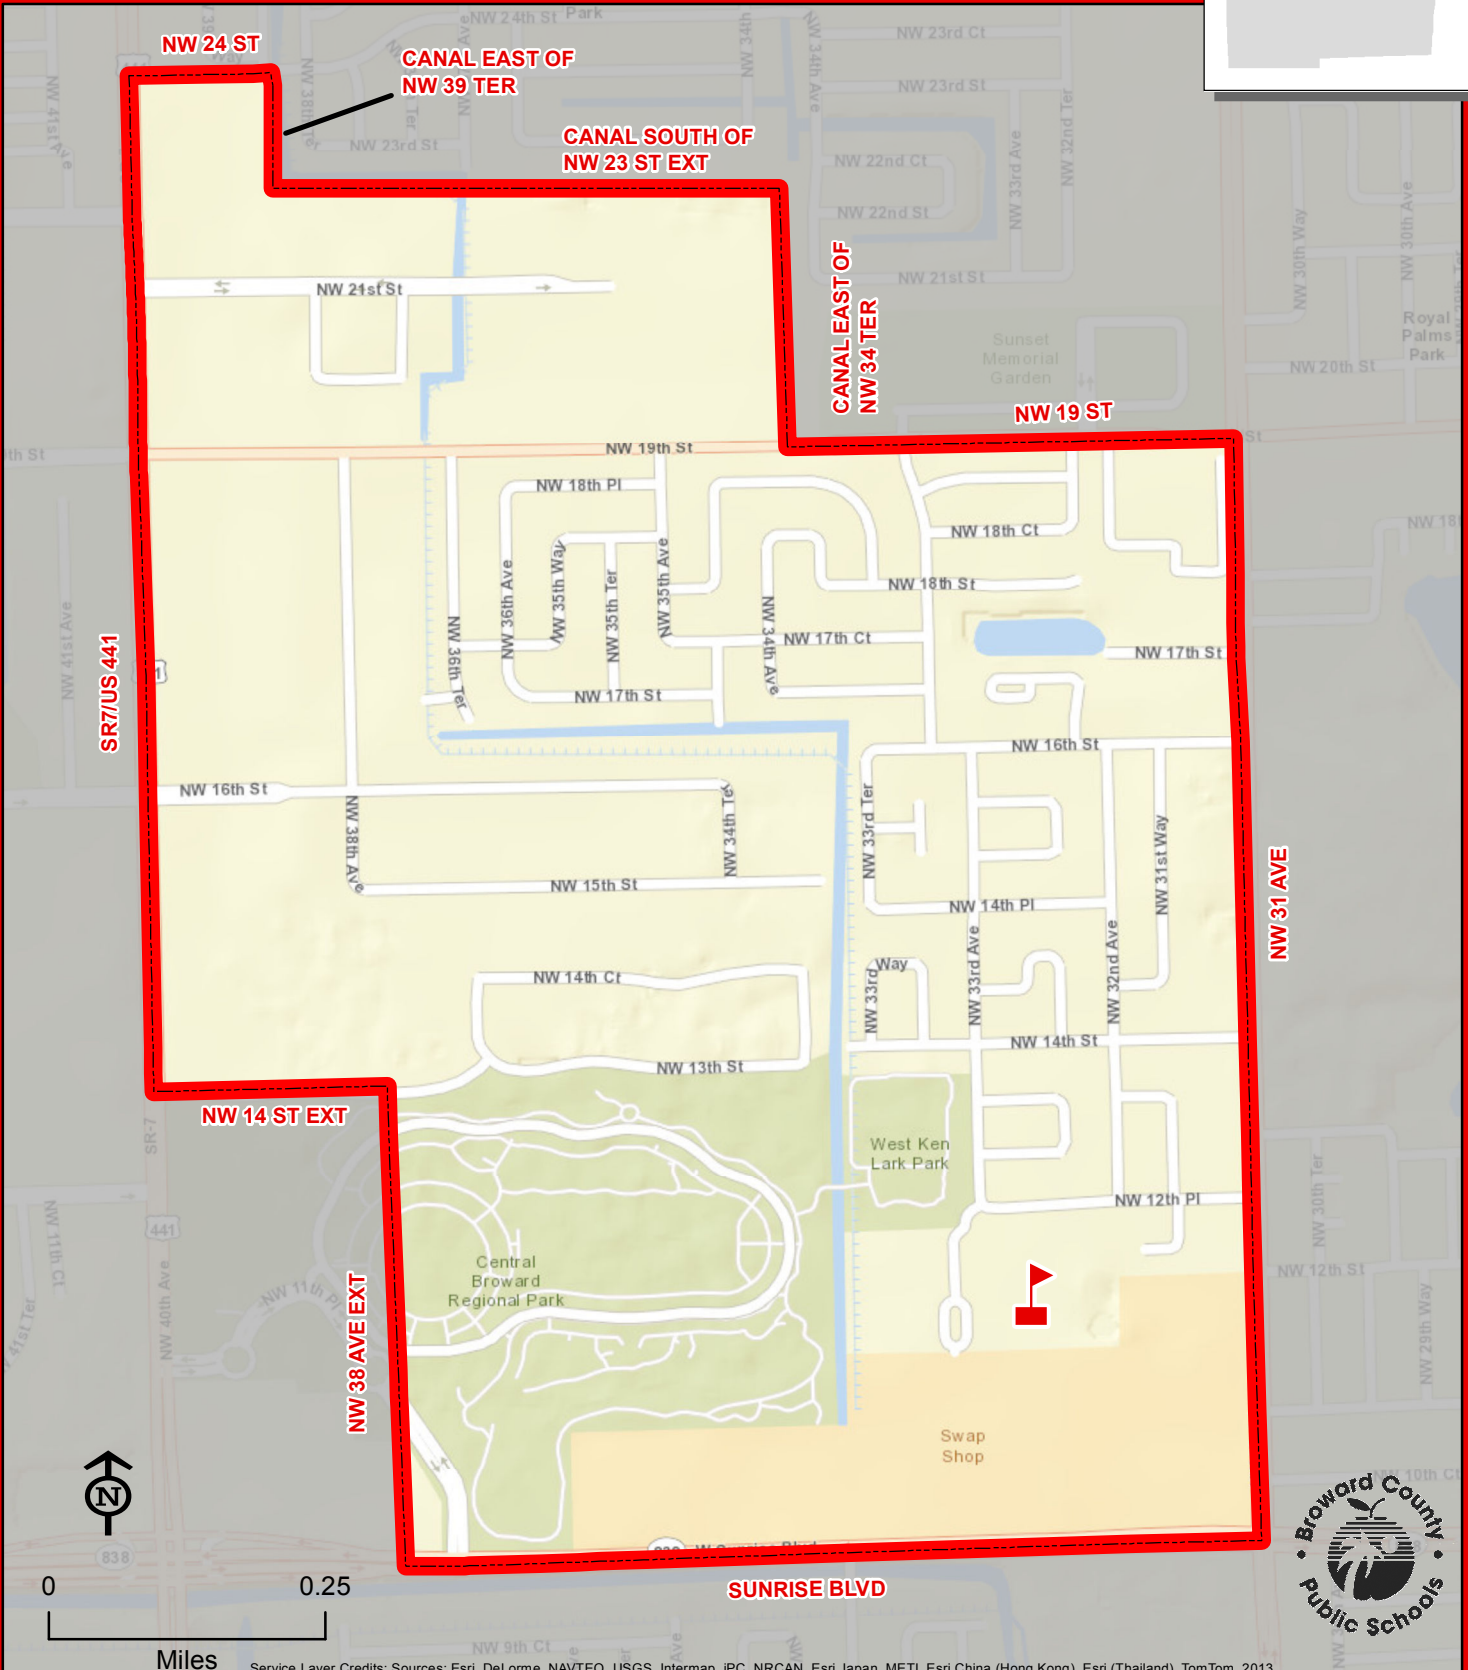

# LARKDALE ELEMENTARY SCHOOL

3250 NW 12 PLACE  
LAUDERHILL, FLORIDA 33311  
754-322-6600

LARKDALE

THIS MAP IS FOR CONCEPTUAL PURPOSES ONLY AND SHOULD NOT BE USED FOR LEGAL BOUNDARY DETERMINATIONS